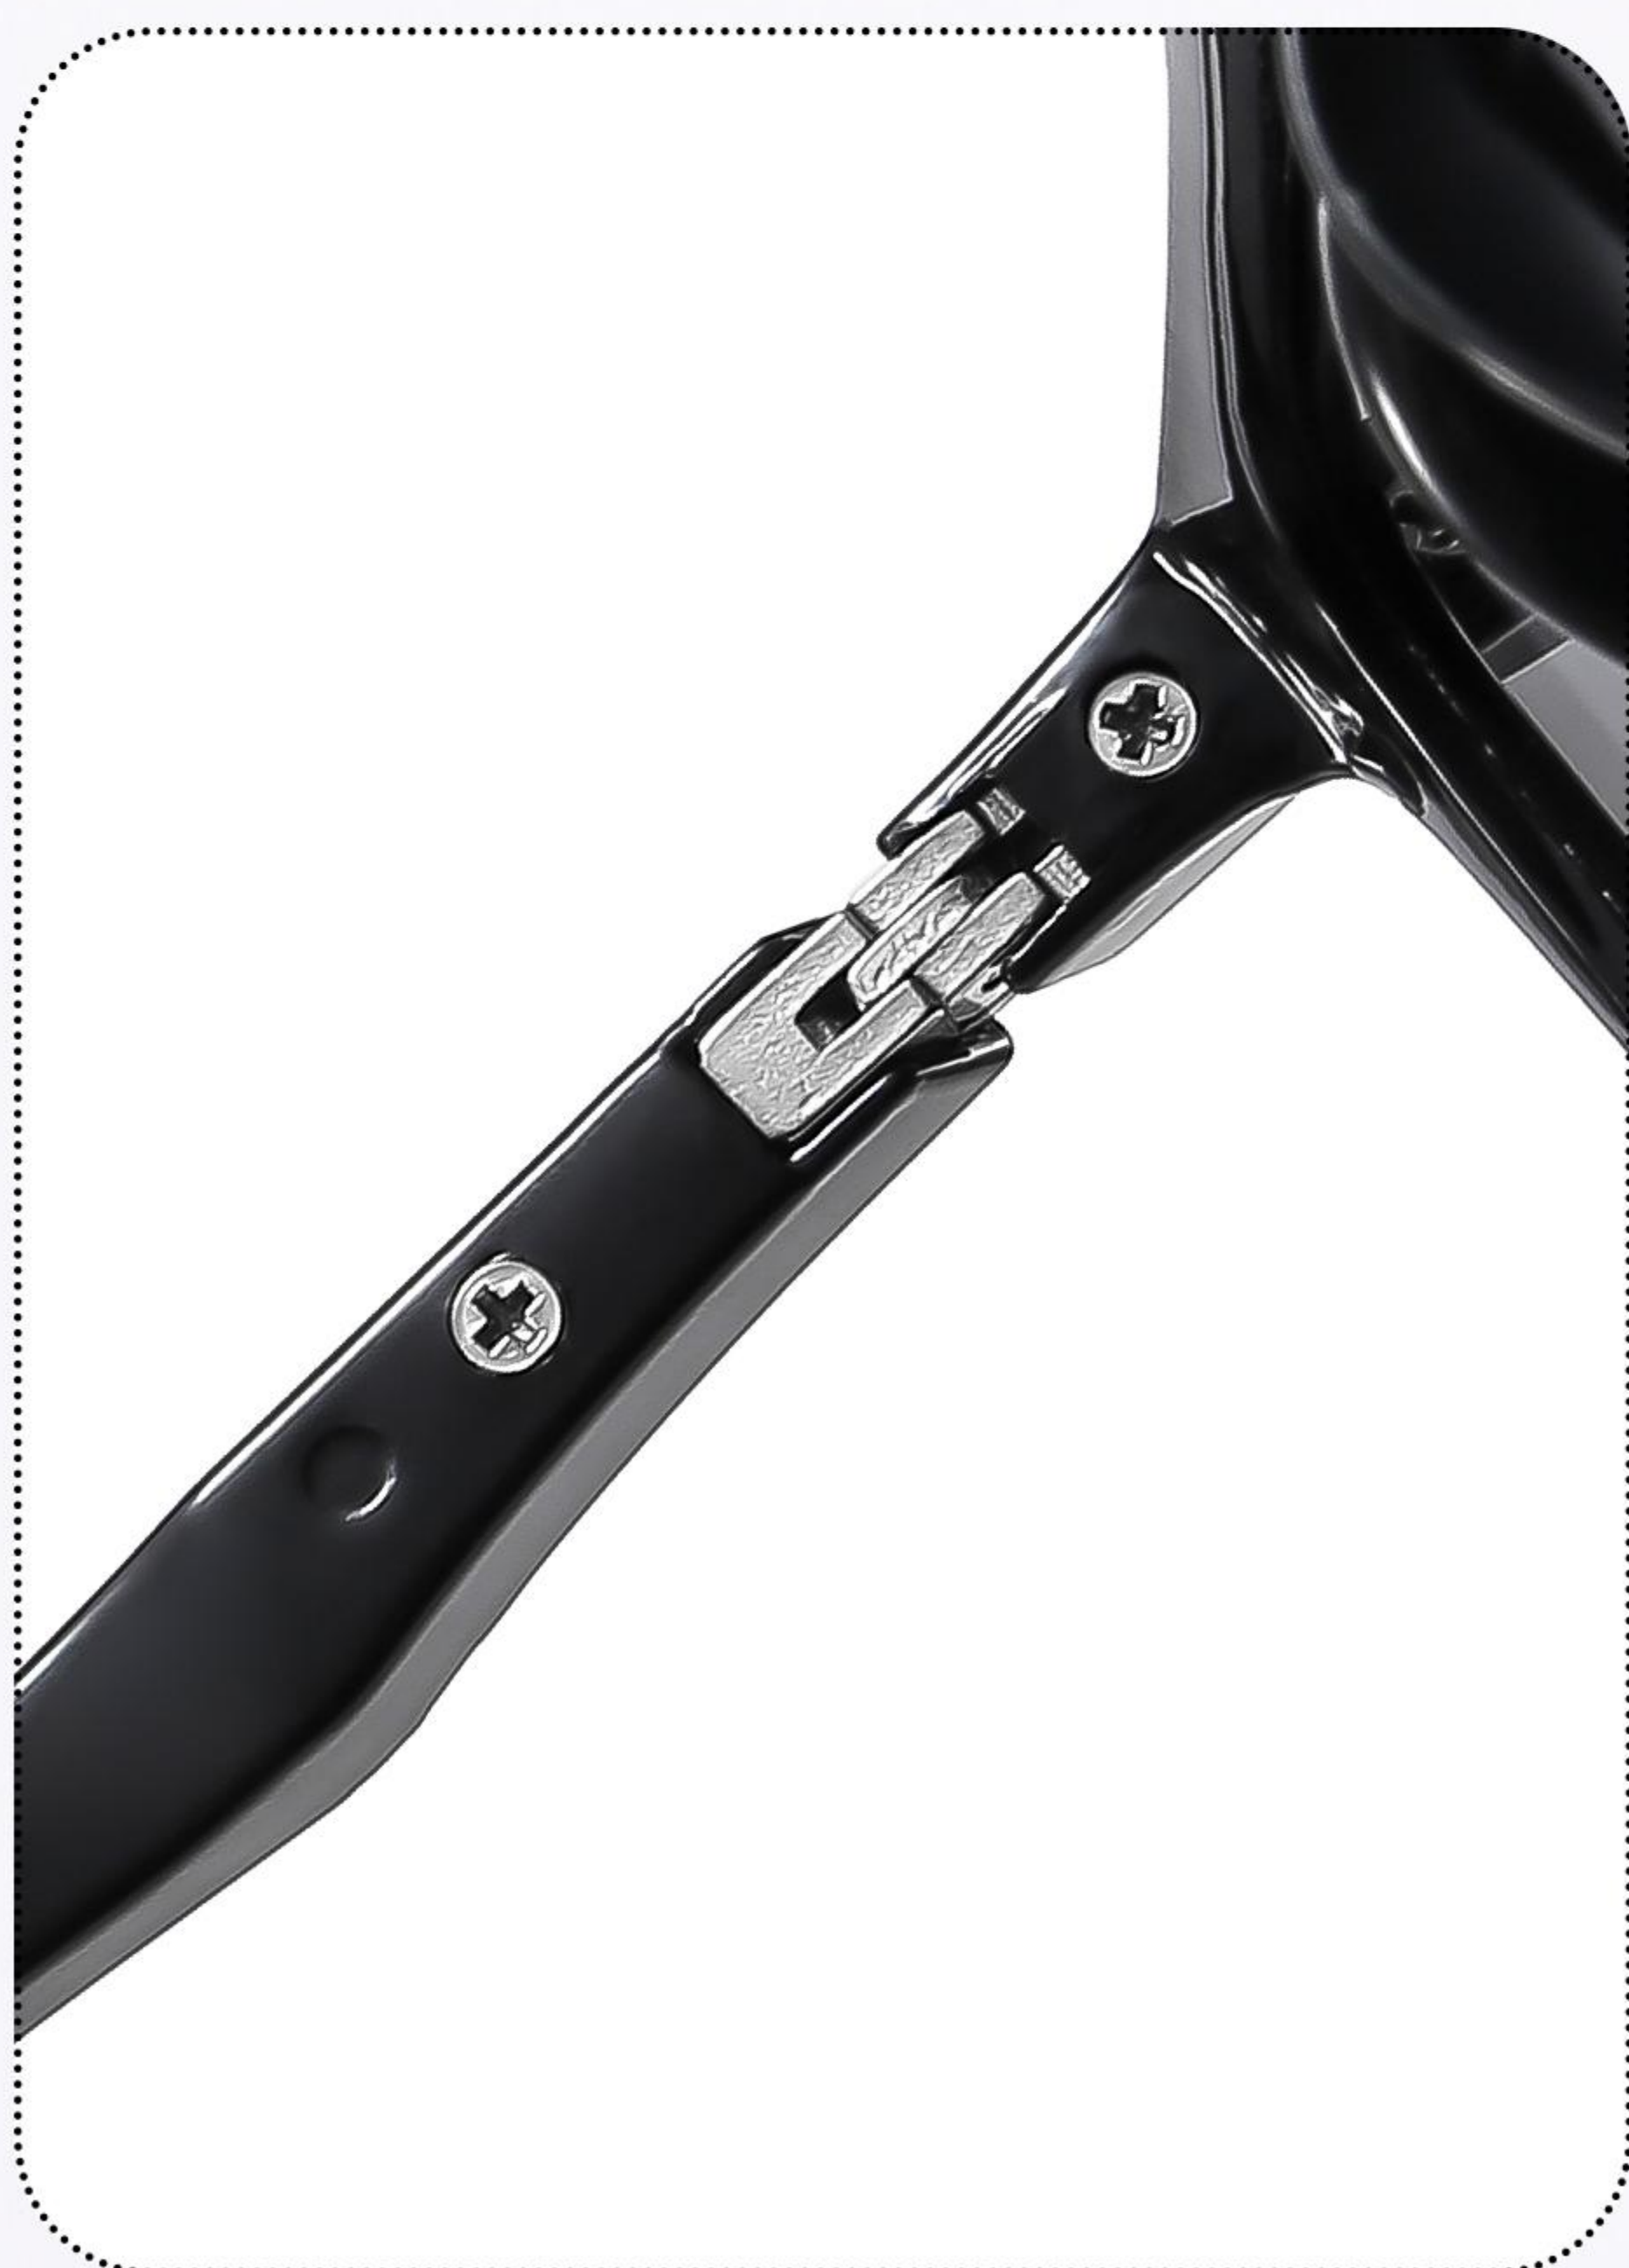

型号: **T2605**

功能: 偏光/Polarized

材质: TR

镜框规格: 51□17-143

牢固铰链