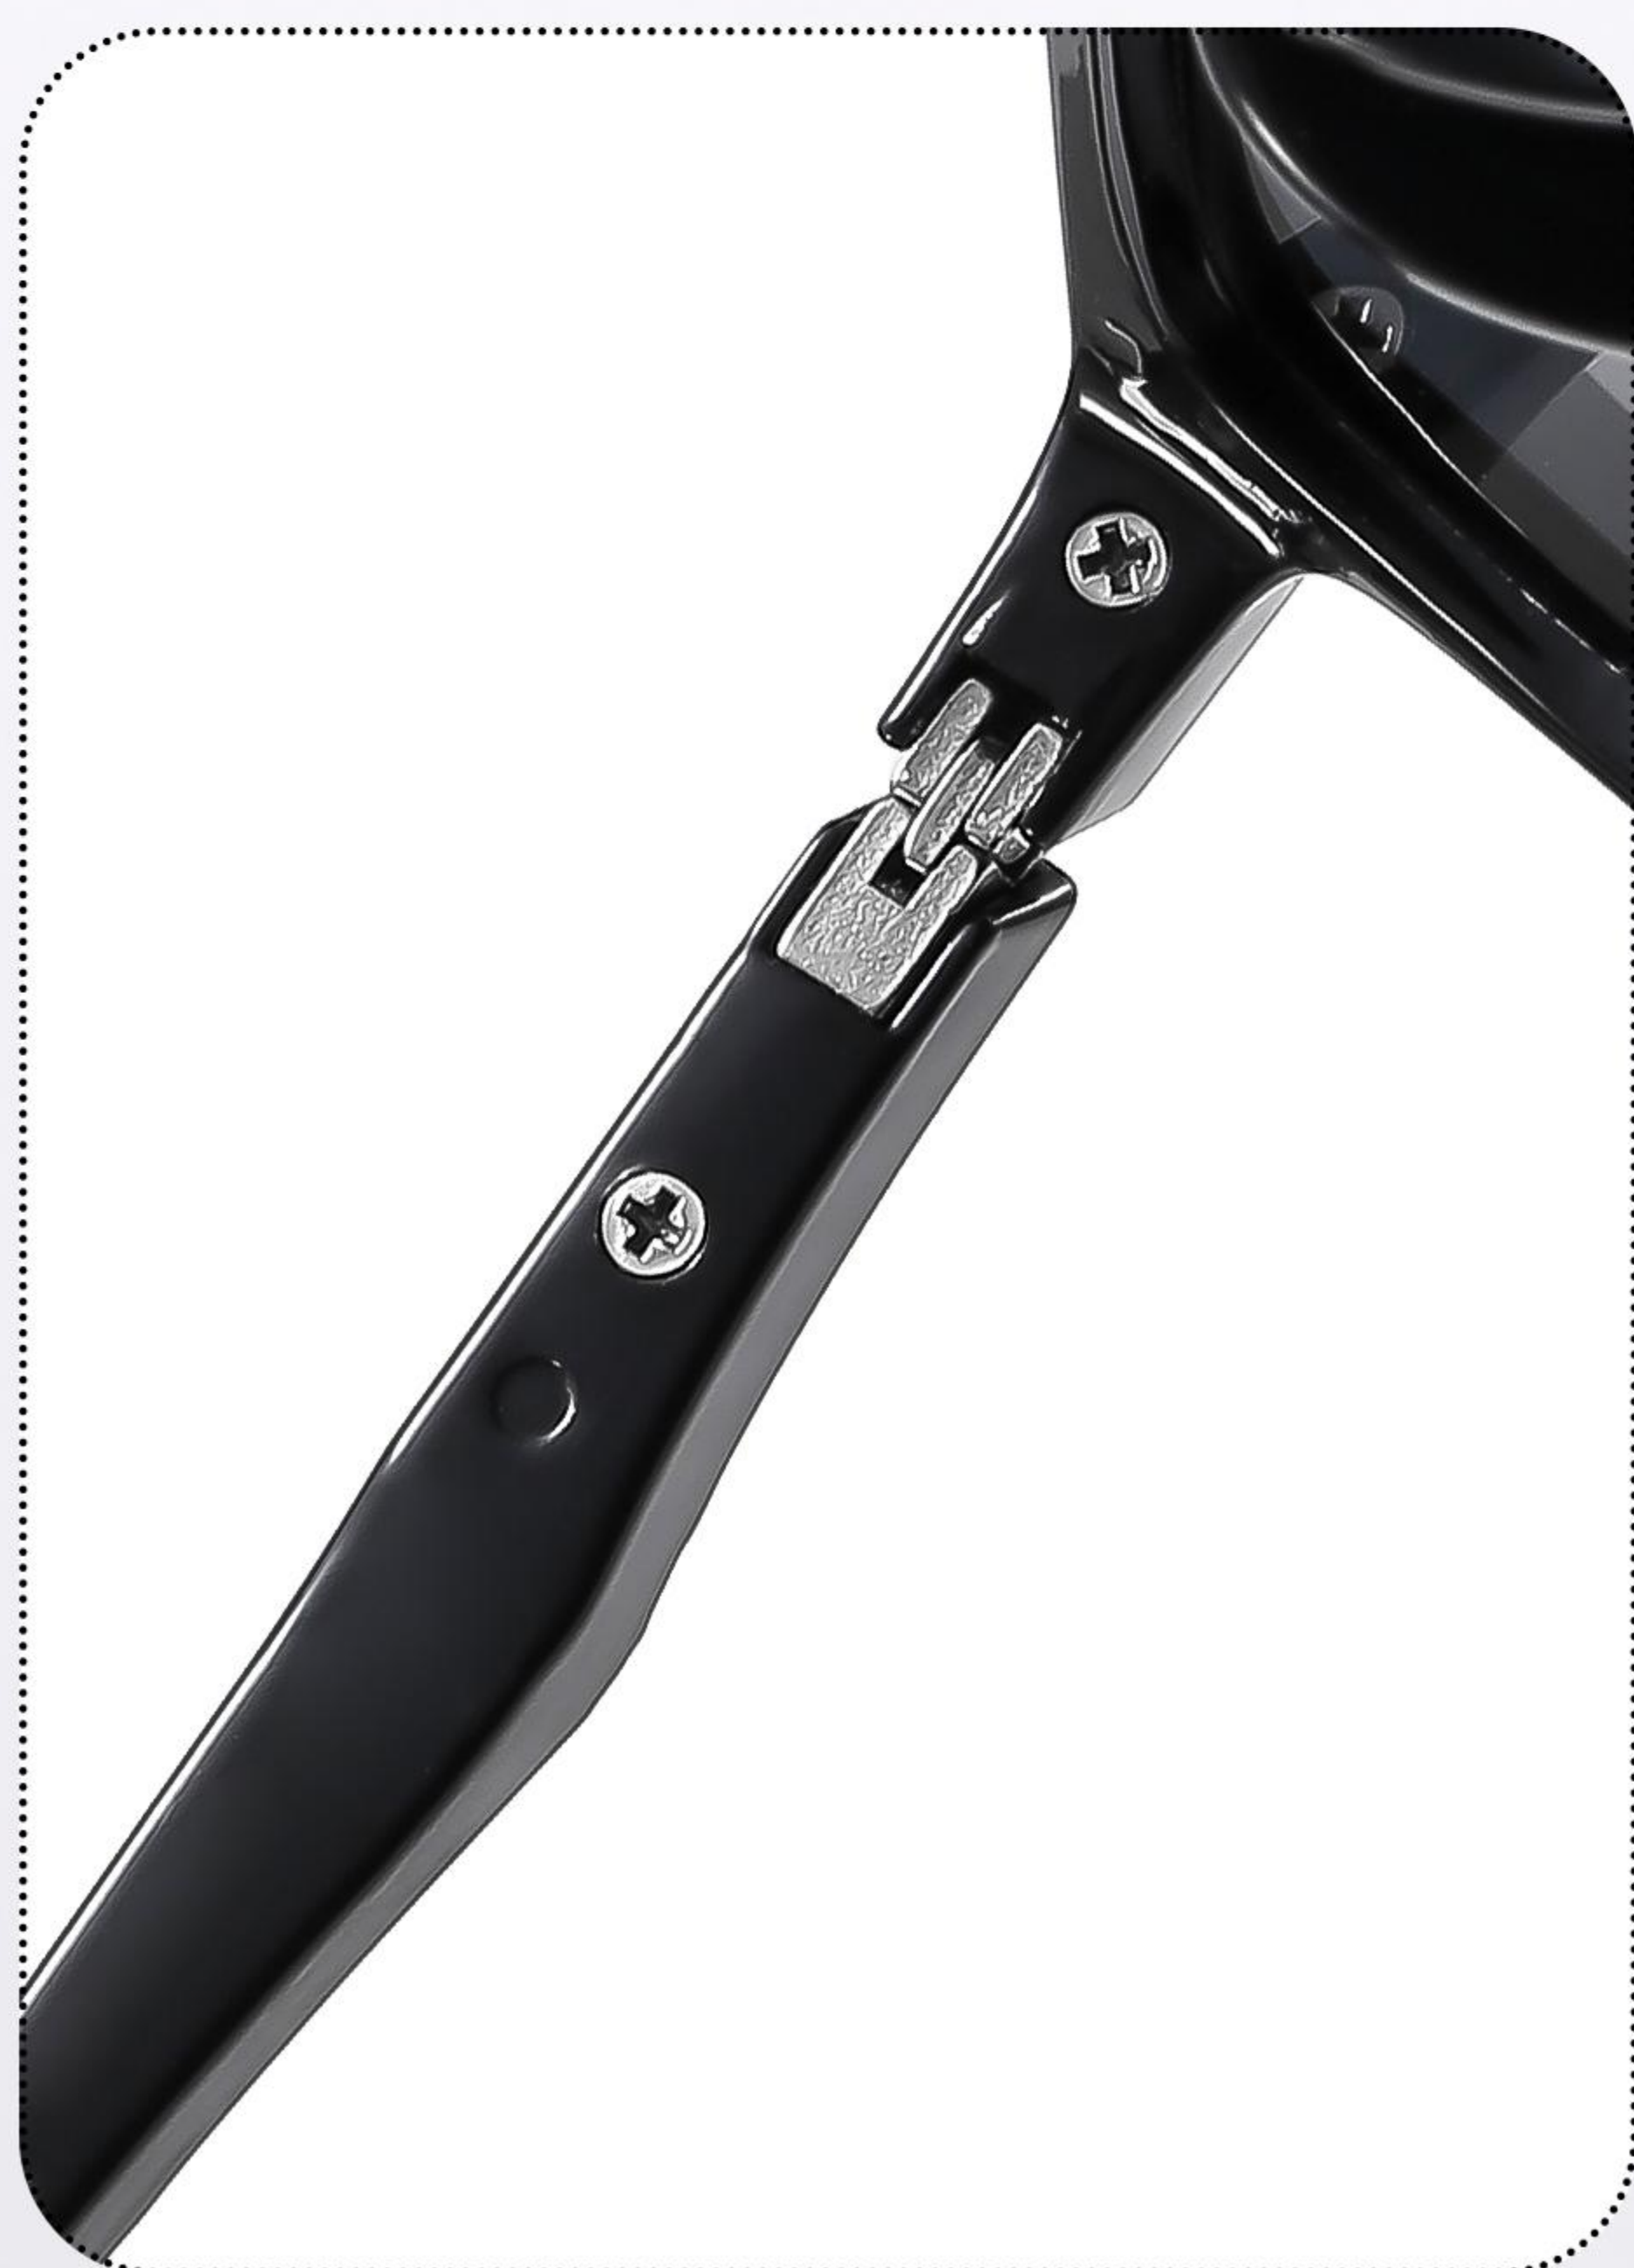

型号: **T2610**

功能: 偏光/Polarized

材质: TR

镜框规格: 47□18-143

牢固铰链